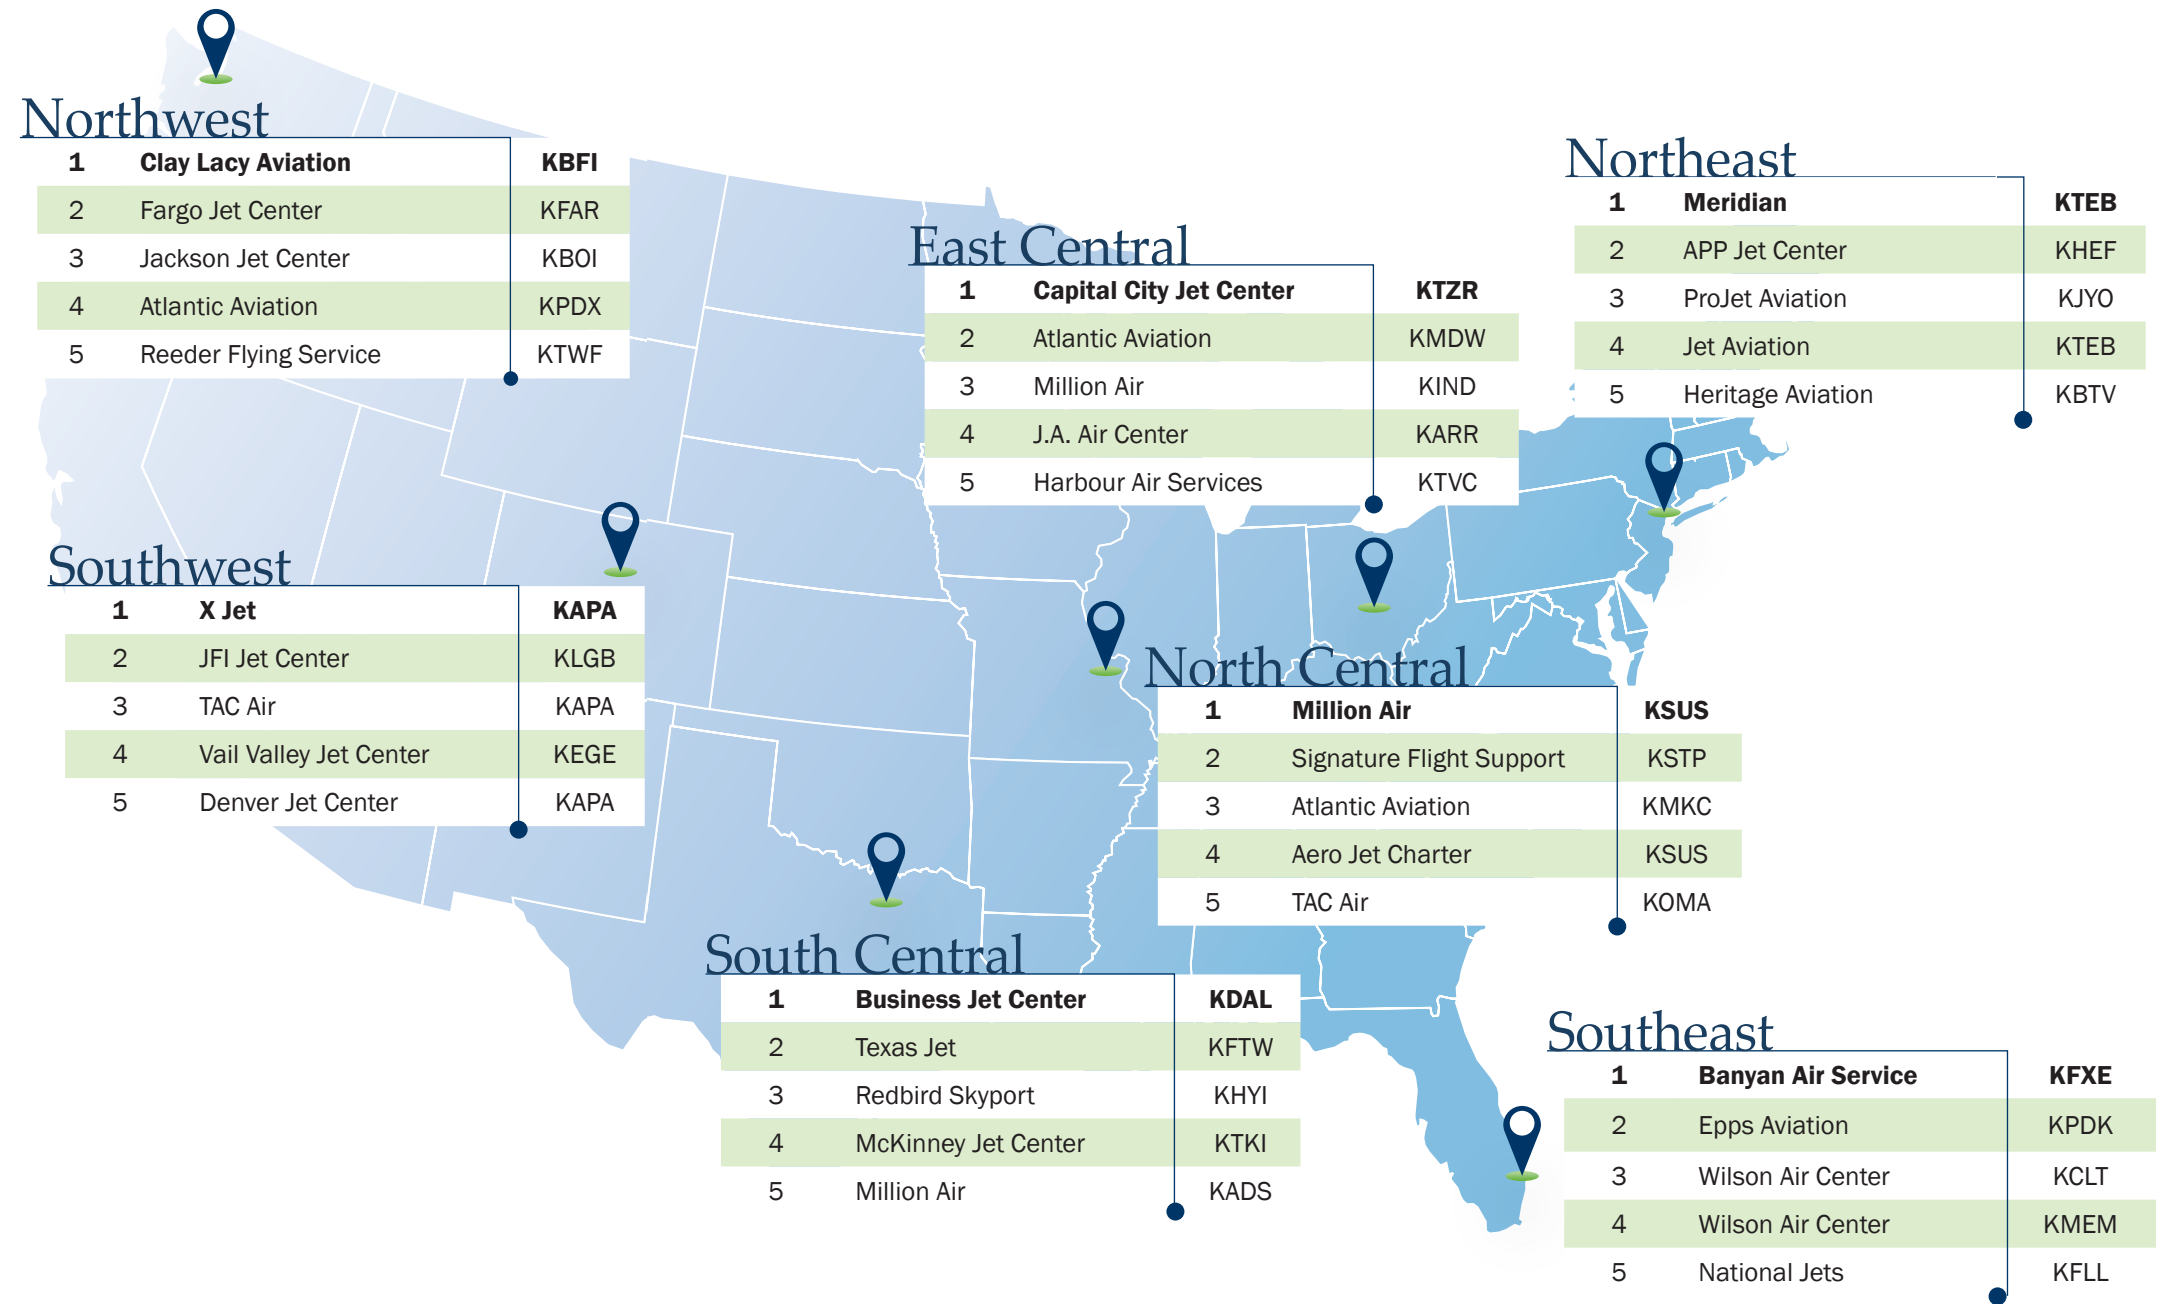

#4 U.S. FBO
Redbird Skyport

2015

Top 50 U.S. FBOs

26	Destin Jet	KDTS
27	APP Jet Center	KHEF
28	Monterey Jet Center	KMRY
29	Clay Lacy Aviation	KBFI
30	Atlantic Aviation	KLAS
31	Landmark Aviation	KSDL
32	Clay Lacy Aviation	KVNY
33	Wilson Air Center	KCHA
34	Sheltair Aviation	KFLL
35	Atlantic Aviation	KMDW
36	Atlantic Aviation	KPBI
37	Signature Flight Support	KSTP
38	Naples Airport Authority	KAPF
39	ProJet Aviation	KJYO
40	Landmark Aviation	KNEW
41	Cutter Aviation	KABQ
42	Jetscape	KFLL
43	Hill Aircraft	KFTY
44	TAC Air	KLEX
45	Atlantic Aviation	KMKC
46	Atlantic Aviation	KSNA
47	Jet Aviation	KTEB
48	Tampa Int'l. Jet Center	KTPA
49	Regal Air Destin	KDTS
50	Fargo Jet Center	KFAR

U.S. FBO REGIONAL WINNERS