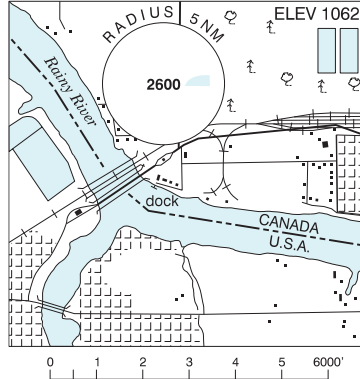

**CANADA WATER AERODROME SUPPLEMENT**

Effective 0901Z 19 March 2026 to 0901Z 18 February 2027

B206 AERODROME/FACILITY DIRECTORY

**QUENNEL LAKE BC** — See NANAIMO / QUENNEL LAKE

**QUIRKE LAKE ON** — See ELLIOT LAKE / QUIRKE LAKE

**RAINY RIVER ON**

**CKQ4**

<b>REF</b>	N48 43 W94 34 1°E (2014) UTC-6(5) Elev 1062' A5007
<b>OPR</b>	Canada Border Services Agency 807-852-1515 Reg
<b>PF</b>	B-1 D-2,3,4,5
<b>CUST</b>	AOE/15/SEAPL 888-226-7277 13-01‡
<b>FLT PLN</b>	Pilots to open/close VFR flt plan with London rdo, FISE or by phone
<b>FIG</b>	London 866-WXBRIEF (Toll free within Canada) or 866-541-4104 (Toll free within Canada & USA)
<b>SERVICES</b>	<b>S</b> 5
<b>A/D DATA</b>	Open water mid May-mid Nov.
<b>COMM</b>	<b>ATF</b> tfc 122.8 5NM 4100 ASL
<b>NAV</b>	<b>DME</b> BAUDETTE (USA) BDE 111.6 Ch 53 N48 43 22 W94 36 27
<b>PRO</b>	Flt pln can be clsd by calling Princeton FSS 122.4

**RAMSEY LAKE ON** — See SUDBURY / RAMSEY LAKE

**RANKIN ISLAND ON** — See LAKE MUSKOKA / RANKIN ISLAND