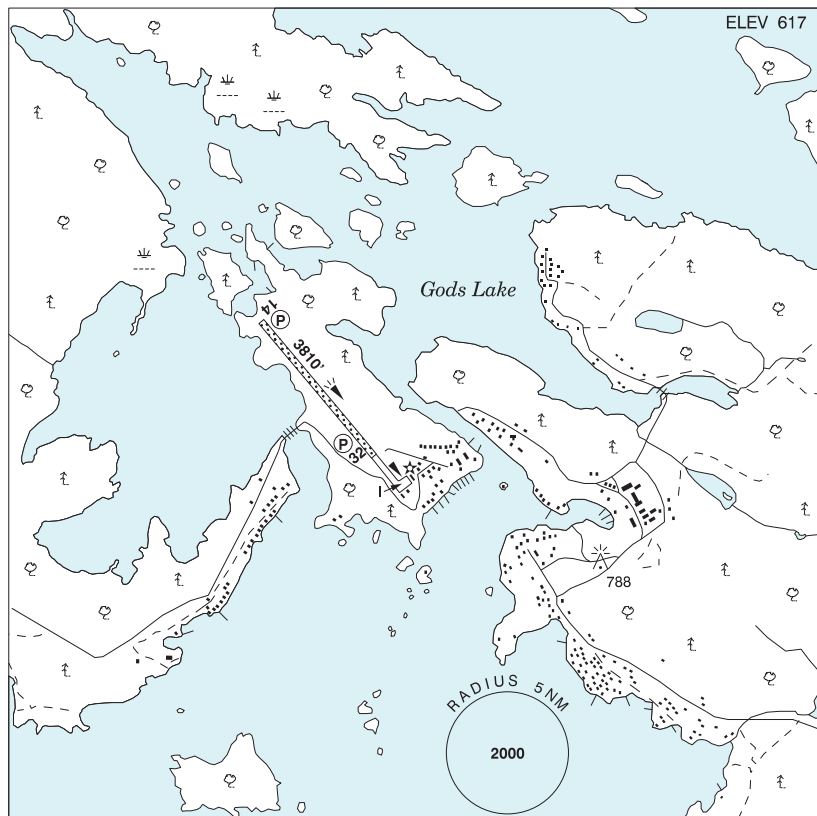

MANITOBA

AERODROME / FACILITY DIRECTORY

GODS LAKE NARROWS MB

CYGO

REF	N54 33 30 W94 29 27 0° (2012) UTC-6(5) Elev 617' A5017 LO3 CAP
OPR	Govt of Manitoba 204-945-3421 13-18Z†, 19-22Z† Mon-Fri exc hols O/T MEDEVAC only 1 hr PN 204-670-1974 Cert
PF	A-1 C-2,4,5 Tml bldg opr 13-18Z†, 19-22Z† Mon-Fri, clsd Sat, Sun & hols
FLT PLN	Pilots to open/close VFR flt plan with Edmonton rdo, FISE or by phone.
FIG	Edmonton 866-WXBRIEF (Toll free within Canada) or 866-541-4102 (Toll free within Canada & USA)
WX	WxCam
RWY DATA	Rwy 14(141°)/32(321°) 3810x100 crushed rock
RWY CERT	Rwy 14/32 AGN IIIA
APRON	Apron I: Ltd win maint
RCR	APM 204-335-2024 13-18Z†, 19-22Z† Mon-Fri exc hols O/T MEDEVAC only 1 hr PN 204-670-1974
LIGHTING	14-(TE ME) AP, 32-(TE ME) AP ARCAL-122.8 type K
COMM	
ATF	UNICOM (AU) ltd hrs O/T tfc 122.8 5NM 3700 ASL
CAUTION	Lgtd twr 788 ASL (164 AGL) 1.2NM ESE. Extv bird activity Apr-Oct. Graded Areas: Graded areas around rwy for aprt maint vehicle only.