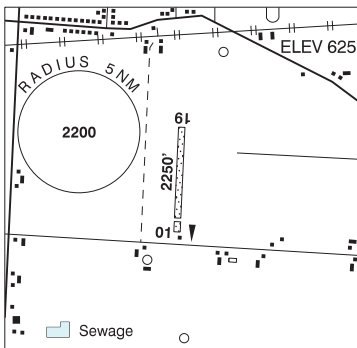

ONTARIO

AERODROME / FACILITY DIRECTORY

STONEY POINT (LE CUNFF) ON

CRML

REF	N42 17 44 W82 32 06 Adj SE 7°W UTC-5(4) Elev 625' A5000
OPR	Armel Le Cunff 519-798-3286 Reg PPR
PF	C-1,2 D-3,4,5,6
FLT PLN	FIC London 866-WXBRIEF (Toll free within Canada) or 866-541-4104 (Toll free within Canada & USA)
RWY DATA	Rwy 01/19 2250x50 GRASS Thld 01 displ 250'
	RCR Opr Ltd win maint Rwy soft when wet
COMM	ATF tfc 122.9 5NM 3600 ASL

CAUTION Bldgs & unmarked twr aprx 40 AGL aprx 600' fr Thld 01. Trees on apch to Rwy 01. Cultivated fields at both edges of Rwy 01/19. Marked wires 550' S Thld 01 40 AGL.