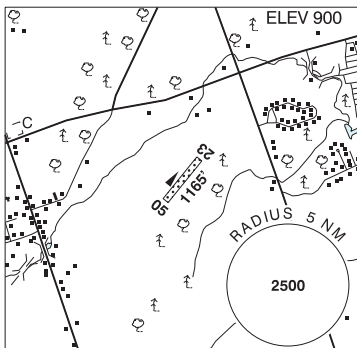

**ONTARIO**

**AERODROME / FACILITY DIRECTORY**

**DUNSFORD ON**

**CDU5**

<b>REF</b>	N44 27 17 W78 37 49 Adj E 11°W (2017) UTC-5(4) Elev 900' A5000
<b>OPR</b>	Glenn Snarr 705-772-9496 Reg PPR
<b>PF</b>	C-1,2,3 D-4,5,6
<b>FLT PLN</b>	
<b>FIC</b>	London 866-WXBRIEF (Toll free within Canada) or 866-541-4104 (Toll free within Canada & USA)
<b>RWY DATA</b>	Rwy 05(050°)/23(230°) 1165x50 GRASS
<b>COMM</b>	
<b>ATF</b>	ffc 122.8 4NM 4000 ASL

**CAUTION** Low ultra-light act in 5NM radius. 50' trees at Thld 05. Wildlife in vic of rwy.