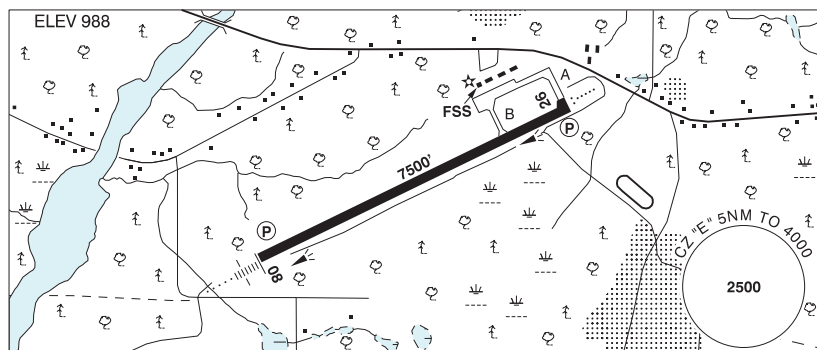

QUEBEC

AERODROME / FACILITY DIRECTORY

ROUYN-NORANDA QC

CYUY

REF	N48 12 22 W78 50 08 7.5ESE 13°W UTC-5(4) Elev 988' A5009 LO4 LO7 HI1 HI4 HI5 CAP
OPR	Muni 819-762-8171 (administration), 819-797-7141 (operation) Cert
PF	A-1,2,3,6 C-5 D-4
FLT PLN	(bil)
FIG	Québec 866-GOMÉTÉO or 866-WXBRIEF (Toll free within Canada) or 866-541-4105 (Toll free within Canada & USA)
ACC	Montréal 800-633-1353
WX	METAR H24. TAF H24, issue times: 00, 06, 12, 18Z.
SERVICES	11-02Z± Mon-Fri, 13-21Z± Sat-Sun exc hols 819-277-5925, O/T call out chg 1 hr PN 819-762-0811
FUEL	100LL, JA-1
OIL	All
S	1,2,4,5
SUP FL	D-Ice
RWY DATA	Rwy 08(077°)/26(257°) 7500x150 ASPH
RWY CERT	Rwy 08 RVR 1200(1/4sm)/Rwy 26 RVR 1200(1/4sm) AGN IV
RCR	Opr 10-04Z±, O/T 1 hr PN for CRFI & 2 hrs PN for win maint call out chg 888-333-0273 PCN
LIGHTING	08-AN(TE HI) P2, 26-AO(TE HI) P2
COMM	(bil)
RADIO	Rouyn 122.2 PTC avbl (V) (emerg only 819-764-4664)
RCO	Québec 123.475 (FISE) 126.7 (bcst)
MF	rdo 122.2 5NM 4000 ASL (CAR 602.98)
NAV	
NDB	Rouyn YUY 218 (M) N48 10 22 W78 56 19
DME	Rouyn IUY 109.9 Ch 36 N48 12 40 W78 49 05 (1004')
LOC	IUY 109.9 (Rwy 08)
PRO	Reduced Visibility Operations Plan (RVOP) No limitation.