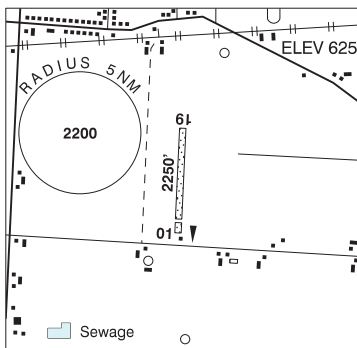

ONTARIO

AERODROME / FACILITY DIRECTORY

STONEY POINT (LE CUNFF) ON

CRML

REF	N42 17 44 W82 32 06 Adj SE 7°W UTC-5(4) Elev 625' A5000
OPR	Armel Le Cunff 519-798-3286 Reg PPR
PF	C-1,2 D-3,4,5,6
FLT PLN	
FIC	London 866-WXBRIEF (Toll free within Canada) or 866-541-4104 (Toll free within Canada & USA)
RWY DATA	Rwy 01/19 2250x50 GRASS Thld 01 displ 250'
RCR	Opr Ltd win maint Rwy soft when wet
COMM	
ATF	ffc 122.9 5NM 3600 ASL

CAUTION Bldgs & unmarked twr aprx 40 AGL aprx 600' fr Thld 01. Trees on apch to Rwy 01. Cultivated fields at both edges of Rwy 01/19. Marked wires 550' S Thld 01 40 AGL.