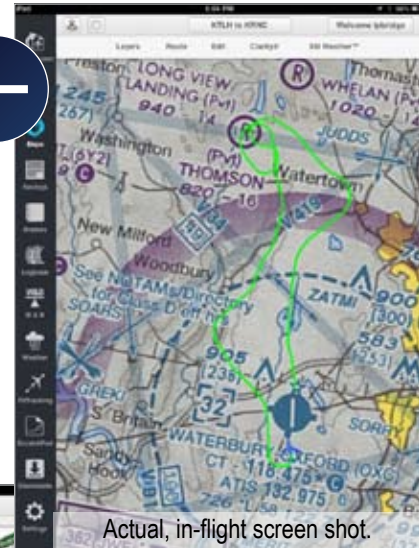

# Ready, Set FitPlan Go

An indispensable companion to the FitPlan.com website, our free FitPlan Go app for iPads gives you access to:

- XM Weather  
*(subscription is required)*
- ADS-B, Clarity only  
*(unit not included)*
- Geo-referenced taxi charts
- Geo-referenced approach charts *(currently available for California and the eastern two-thirds of the U.S.).*
- SUAs
- Breadcrumbs
- Expanded FBO and airport information, including fuel prices
- Multiple binders
- Annotations
- TAC charts
- Helicopter charts
- Downloadable world map

**FitPlan**.com 

**Breadcrumbs displays your flight path**

Actual, in-flight screen shot.

**Multiple Binders provide easy access to the info you need, all in one location**

Actual, in-flight screen shot.

**Geo-referenced taxi charts pinpoint your location**

Actual, in-flight screen shot.

The streamlined FitPlan Go interface allows easy access to essential tools.

Airports

Maps

NavLogs

Binders

Weather

Flight Tracking

Actual, in-flight screen shot.

Geo-referenced  
approach charts  
enhance situational  
awareness

Download it today