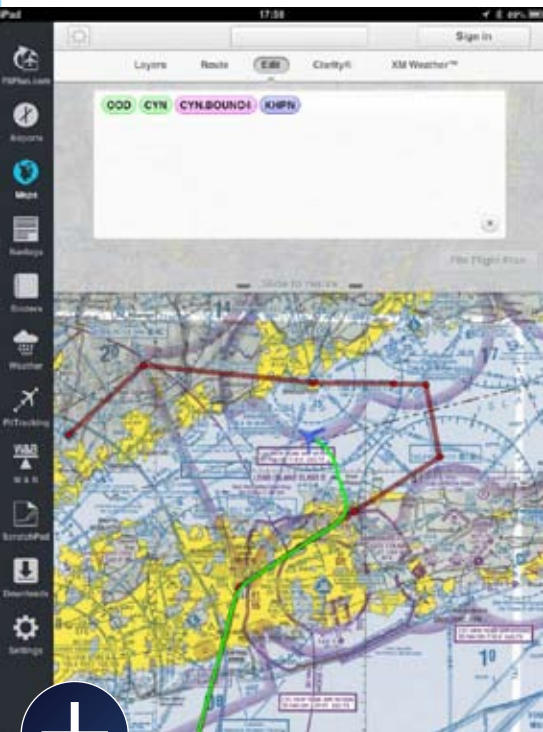

Ready, Set
FitPlan Go

Moving map
with route