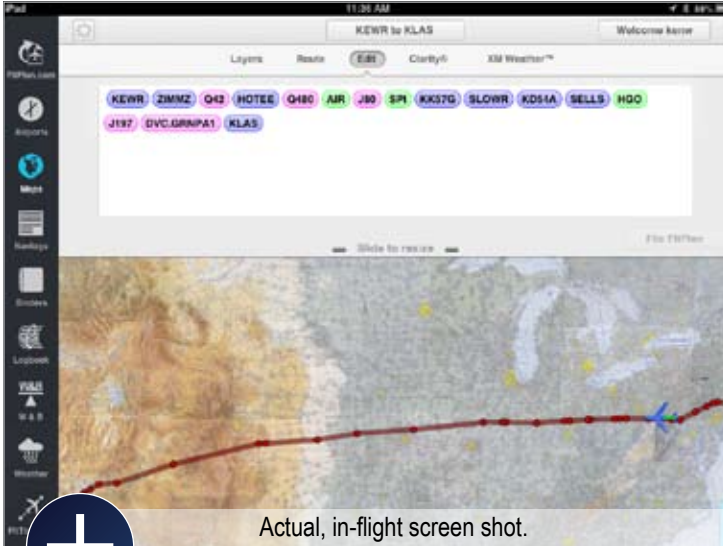

**FitPlan**.com 

**Breadcrumbs displays your flight path**

Actual, in-flight screen shot.

**Multiple Binders provide easy access to the info you need, all in one location**

Actual, in-flight screen shot.

**Geo-referenced taxi charts pinpoint your location**

Actual, in-flight screen shot.

The streamlined FitPlan Go interface allows easy access to essential tools.

Airports

Maps

NavLogs

Binders

Weather

Flight Tracking

W & B

eLogbook

ScratchPad

Downloads

Settings

Actual, in-flight screen shot.

Transfer routes from FitPlan.com and edit in flight

Actual, in-flight screen shot.

Actual, in-flight screen shot.

Geo-referenced  
approach charts  
enhance situational  
awareness

Download it today