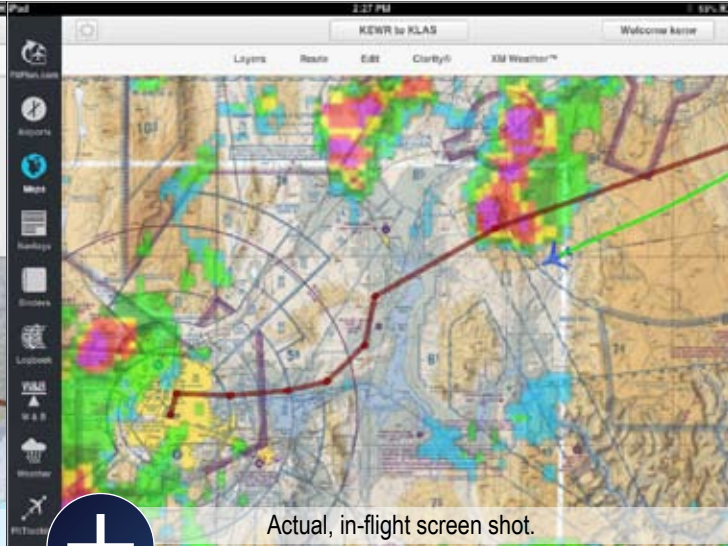

**FitPlan**.com 

**Breadcrumbs displays your flight path**

Actual, in-flight screen shot.

**Multiple Binders provide easy access to the info you need, all in one location**

Actual, in-flight screen shot.

**Geo-referenced taxi charts pinpoint your location**

Actual, in-flight screen shot.

The streamlined FitPlan Go interface allows easy access to essential tools.

Airports

Maps

NavLogs

Binders

Weather

Flight Tracking

W & B

eLogbook

ScratchPad

Downloads

Settings

Actual, in-flight screen shot.

Transfer routes from FitPlan.com and edit in flight

Actual, in-flight screen shot.

Actual, in-flight screen shot.

Geo-referenced  
approach charts  
enhance situational  
awareness

Download it today